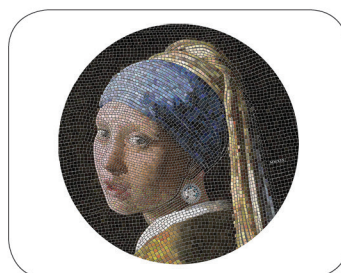

PRICE: Ask

GREAT MICROMOSAIC PASSION

AWARD-WINNING

BIRTH OF VENUS
2017

AWARD-WINNING

MONA LISA
2018

GIRL PEARL EARRING
2019

2021