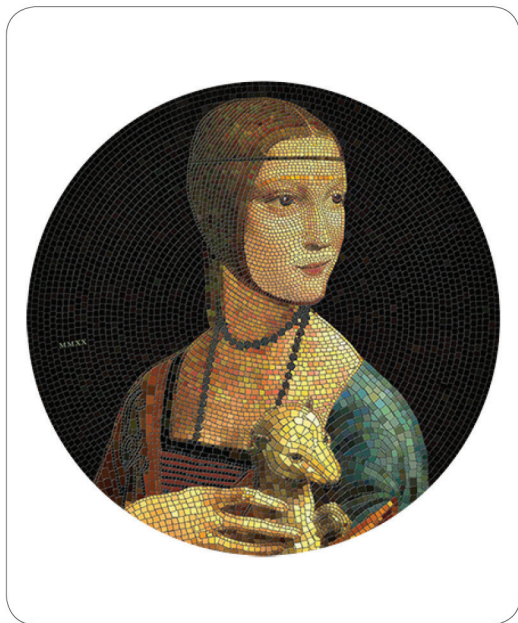

Lady with an Ermine

With
8000+
tiles

LADY WITH AN ERMINE

Country.....	Palau
Year.....	2020
Face Value.....	20 Dollars
Metal.....	Silver
Fineness.....	999/1000
Weight.....	3 Oz
Diameter.....	65 mm
Quality.....	Proof
COA/Case.....	Yes/Yes

KEY SELLING POINTS

- More than 8.000 minted tiles
- Each coin is individually numbered on edge
- Amazing colours and perfect details
- Great obverse design
- Mintage 499 pcs only
- Tile shaped presentation box
- Sell-out guaranteed